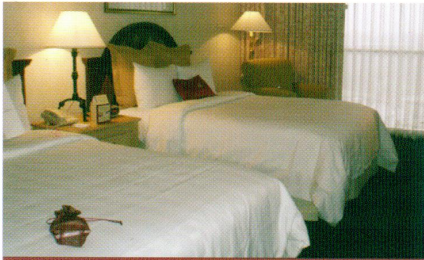

DIRECTIONS

110 Davidson Avenue
Somerset, New Jersey 08873
Main Number: (732) 560-0500
www.crowneplaza.com/somersetnj

FROM ROUTE 287 - TRAVELING NORTH

From Route 287 Northbound, take Exit 10 (Route 527/New Brunswick/South Bound Brook.) Follow Route 527 North to the first traffic light and make a left (Davidson Avenue). Hotel is 2nd building on the left.

FROM ROUTE 287 - TRAVELING SOUTH

From Route 287 Southbound, take Exit 10 (Route 527/Easton Avenue/New Brunswick). At the bottom of the exit ramp get immediately into the left lane and make a left hand turn. (Go under the overpass of Route 287). Once you have turned left, go straight (bearing to your right - 527 North) to the first traffic light and make a left onto Davidson Avenue. The hotel is the 2nd building on your left.

FROM NEW JERSEY TURNPIKE

Take Exit 10 to Route 287 North. Follow directions from Route 287 North.

FROM GARDEN STATE PARKWAY - TRAVELING NORTH

Take Exit 127 to Route 287 North. Follow directions from Route 287 North.

FROM GARDEN STATE PARKWAY - TRAVELING SOUTH

Take Exit 129 to Route 287 North. Follow directions from Route 287 North.

FROM NEWARK AIRPORT

Take the New Jersey Turnpike (I 95) South to Exit 10 to Route 287 North. Follow directions from Route 287 North.

FROM J.F.K. AIRPORT AND THE BROOKLYN AREA

Take the Belt Parkway to the

Verrazano Narrows Bridge. Over the Bridge Take the Staten Island Expressway (Outer Bridge Crossing) to Route 440 West. 440 West becomes 287 North. Follow directions from Route 287 North.

FROM LAGUARDIA AIRPORT

Take the Grand Central Parkway to the Brooklyn-Queens Expressway. Follow to the Verrazano Narrows Bridge. Over the bridge take the Staten Island Expressway to Route 440 West. 440 West becomes 287 North. Follow directions from 287 North.

FROM PHILADELPHIA

Take the New Jersey Turnpike (I 95) North to Exit 10 to Route 287 North. Follow directions from Route 287 North.

FROM MID-TOWN MANHATTAN

Take either the Holland or Lincoln Tunnel to the New Jersey Turnpike South (I 95). Take Exit 10 to Route 287 North. Follow directions from Route 287 North.

FROM UPSTATE NEW YORK/ NEW ENGLAND

Take the New York Thru-way to the Garden State Parkway. Go South to Exit 129 to Route 287 North. Follow directions from Route 287 North.

FROM PRINCETON AREA

Take Route 202-206 North to Route 22 East to Route 287 South. Follow directions from Route 287 South or Route 1 North to 287 North. Follow directions from Route 287 North.